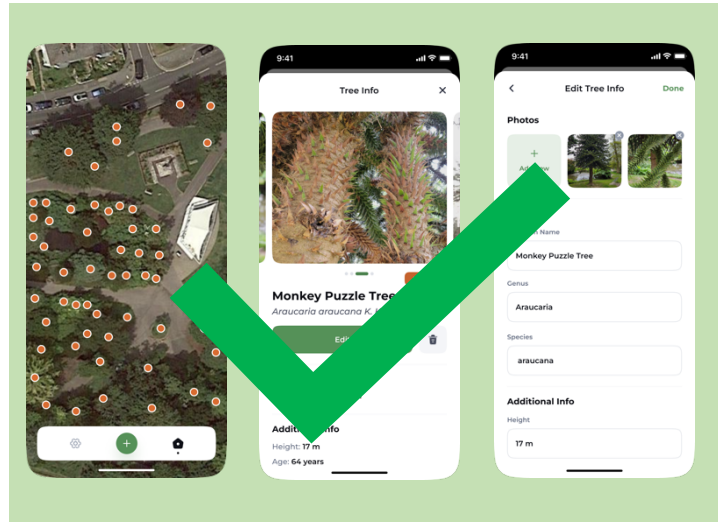

Tremap Virtual Labelling for Private Gardens

Fed up with physical labels?

Map and label digitally.

- ✗ Expensive and time-consuming to maintain
- ✗ Environmentally damaging
- ✗ Damaging to trees
- ✗ Easily lost, perish, fade and “disappear”
- ✗ Limited information

- ✓ Cheaper to maintain. Instantaneous labelling.
- ✓ Environmentally friendly – no plastic, no metal
- ✓ Zero damage to trees/woody plants
- ✓ Zero maintenance
- ✓ Track *much* more information

Tremap Features for Private Gardens

- 1) Map and digitally label up to 200 trees and plants on your phone (more options for bigger collections available)
- 2) Cloud based Tremap Web Portal – View/edit/add collection information on your desktop.
- 3) Share access for up to 3 users – lets others you trust add/edit collection information.
- 4) Attach up to 3 photos per tree – record pruning, flowering and other details
- 5) Secure your garden – reserve access to your digital collection and virtual property boundaries.